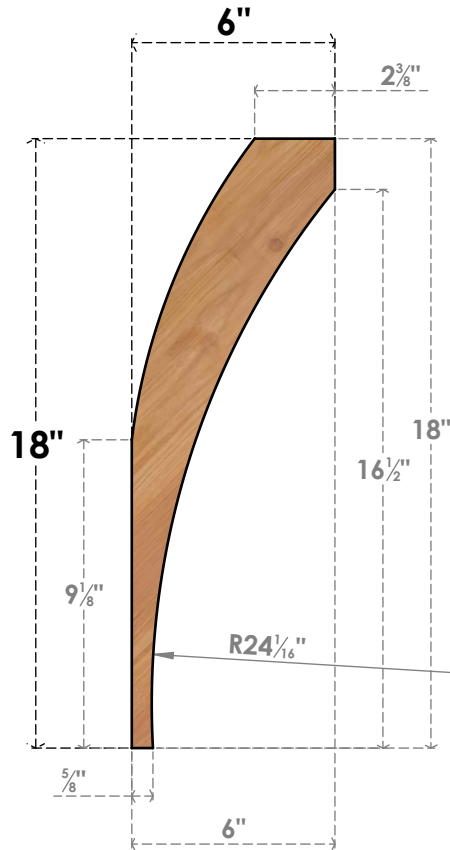

BRC06X06X18THR00SWR

5 1/2"W X 6"D X 18"H THORTON SMOOTH BRACE, WESTERN RED CEDAR

SIDE

FRONT

EKENA MILLWORK
 2300 WEST MAIN ST.
 CLARKSVILLE, TX 75426
 TOLL FREE: 866-607-0453
 WWW.EKENAMILLWORK.COM

NOTES

1. INSTALLATION TO BE COMPLETED IN ACCORDANCE WITH MANUFACTURER'S SPECIFICATIONS.
2. DRAWING MAY NOT BE TO SCALE
3. THIS DRAWING IS INTENDED FOR DESIGN AND PLANNING PURPOSES ONLY.
4. ALL INFORMATION CONTAINED HEREIN WAS CURRENT AT THE TIME OF DEVELOPMENT BUT MUST BE REVIEWED AND APPROVED BY THE PRODUCT MANUFACTURER TO BE CONSIDERED ACCURATE.
5. PRODUCTS ARE NOT KILN DRIED. THIS ITEM IS UNIQUE AND WILL CONTAIN THE NATURAL VARIATIONS THAT THE WOOD SPECIES OFFERS. THIS MAY RESULT IN VARIATIONS UP TO 1/4"