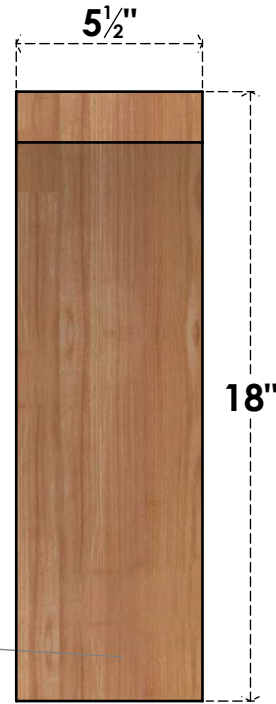

BRC06X06X18THR00SWR

5 1/2"W X 6"D X 18"H THORTON SMOOTH BRACE, WESTERN RED CEDAR

SIDE

FRONT

EKENA MILLWORK
 2300 WEST MAIN ST.
 CLARKSVILLE, TX 75426
 TOLL FREE: 866-607-0453
 WWW.EKENAMILLWORK.COM

NOTES

1. INSTALLATION TO BE COMPLETED IN ACCORDANCE WITH MANUFACTURER'S SPECIFICATIONS.
2. DRAWING MAY NOT BE TO SCALE
3. THIS DRAWING IS INTENDED FOR DESIGN AND PLANNING PURPOSES ONLY.
4. ALL INFORMATION CONTAINED HEREIN WAS CURRENT AT THE TIME OF DEVELOPMENT BUT MUST BE REVIEWED AND APPROVED BY THE PRODUCT MANUFACTURER TO BE CONSIDERED ACCURATE.
5. PRODUCTS ARE NOT KILN DRIED. THIS ITEM IS UNIQUE AND WILL CONTAIN THE NATURAL VARIATIONS THAT THE WOOD SPECIES OFFERS. THIS MAY RESULT IN VARIATIONS UP TO 1/4"